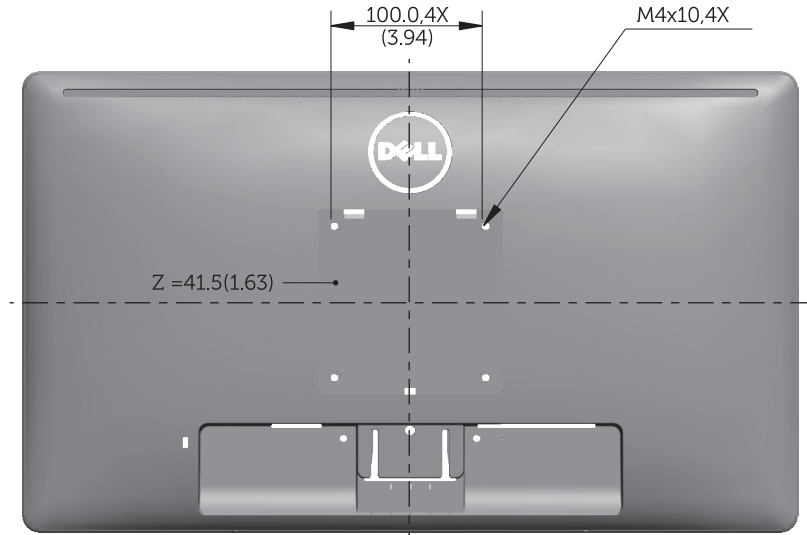

E2214H_E2214Hv Outline Dimensions

Nominal Dimensions
Unit: mm(inch)

Back View of Monitor without stand