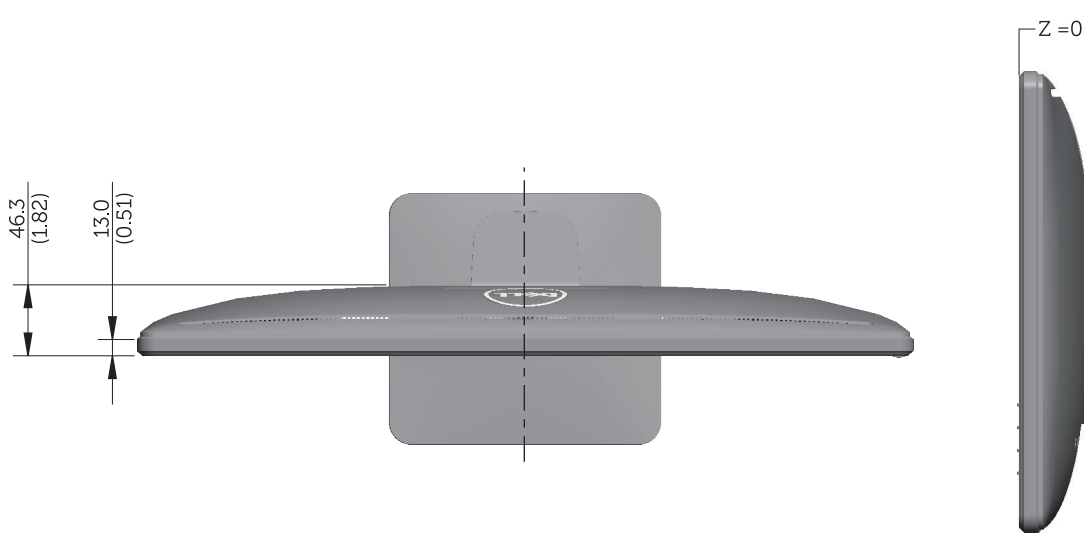

E2214H_E2214Hv Outline Dimensions

Nominal Dimensions
Unit: mm(inch)

Back View of Monitor without stand